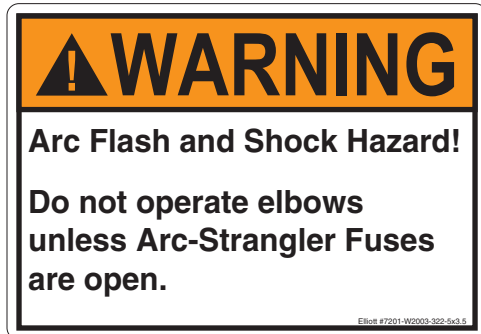

#7201-W2003-322-5x3.5
5" x 3.5" Actual Size
Shown at 50%

Black and orange ink on 2.5 mil white vinyl with permanent adhesive

5 year outdoor durable – 20 year indoor durable

**Warning Labels may be purchased in any quantity
Custom Signs and Labels are available**