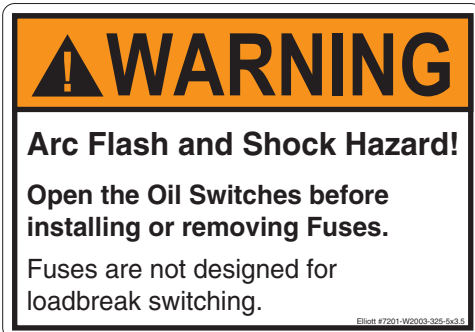

#7201-W2003-325-5x3.5
5" x 3.5" Actual Size
Shown at 50%