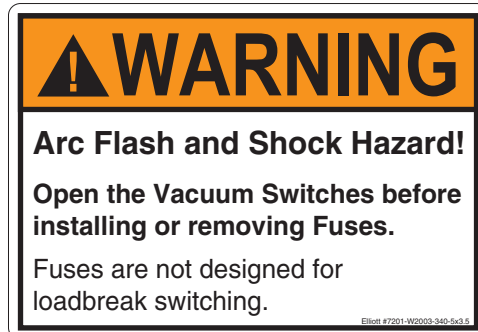

#7201-W2003-340-5x3.5
5" x 3.5" Actual Size
Shown at 50%

Black and orange ink on 2.5 mil white vinyl with permanent adhesive

5 year outdoor durable – 20 year indoor durable

**Warning Labels may be purchased in any quantity
Custom Signs and Labels are available**