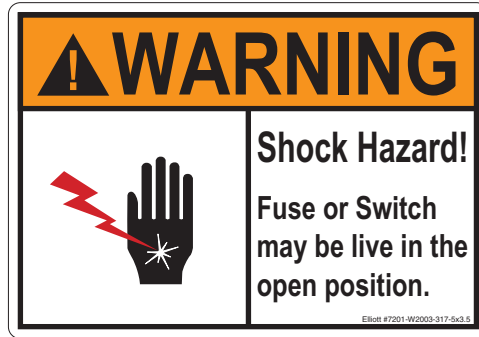

#7201-W2003-317-5x3.5
5" x 3.5" Actual Size
Shown at 50%