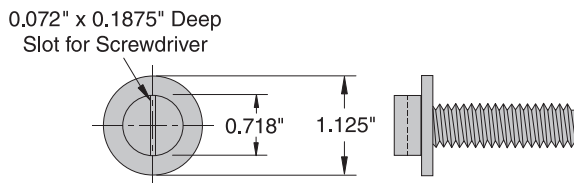

# #5102-BLS Cycloaliphatic Epoxy Door Barrier Safety Latch

Barrier Latch with  
Standard PVC Safety Bolt

Section AA

Barrier Latch with  
RUS Accepted PVC Safety Bolt

Front View

Side View

Rear View

0.5" - 13 x 1.75"  
Standard PVC Safety Bolt

0.5" - 13 x 1.75"  
RUS Accepted PVC Safety Bolt

**#5102-BLS Cycloaliphatic Epoxy  
Door Barrier Safety Latch**

Descriptive  
Bulletin  
**5102**  
Page 2 2009

**If you do not find the design  
you need**