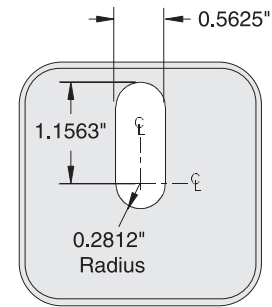

# #5102-BLS Cycloaliphatic Epoxy Door Barrier Safety Latch

Barrier Latch with  
Standard PVC Safety Bolt

Section AA

Barrier Latch with  
RUS Accepted PVC Safety Bolt

Front View

Side View

Rear View

0.5" - 13 x 1.75"  
Standard PVC Safety Bolt

0.5" - 13 x 1.75"  
RUS Accepted PVC Safety Bolt

**#5102-BLS Cycloaliphatic Epoxy  
Door Barrier Safety Latch**

Descriptive  
Bulletin  
**5102**  
Page 2 2009

**If you do not find the design  
you need**