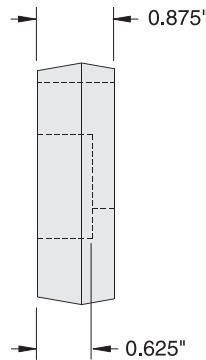

# #5102-BLS Cycloaliphatic Epoxy Door Barrier Safety Latch

Barrier Latch with  
Standard PVC Safety Bolt

Section AA

Barrier Latch with  
RUS Accepted PVC Safety Bolt

Front View

Side View

Rear View

0.5" - 13 x 1.75"  
Standard PVC Safety Bolt

0.5" - 13 x 1.75"  
RUS Accepted PVC Safety Bolt

**#5102-BLS Cycloaliphatic Epoxy  
Door Barrier Safety Latch**

Descriptive  
Bulletin  
**5102**  
Page 2 2009

**If you do not find the design  
you need**