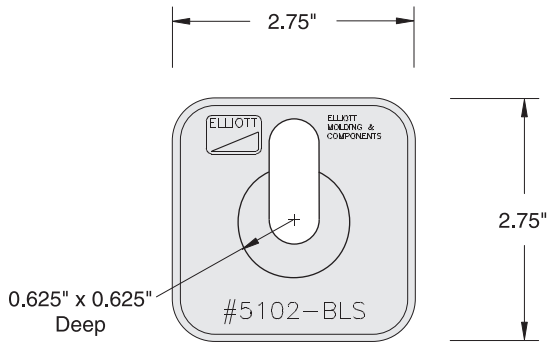

# #5102-BLS Cycloaliphatic Epoxy Door Barrier Safety Latch

Barrier Latch with  
Standard PVC Safety Bolt

Section AA

Barrier Latch with  
RUS Accepted PVC Safety Bolt

Front View

Side View

Rear View

0.5" - 13 x 1.75"  
Standard PVC Safety Bolt

0.5" - 13 x 1.75"  
RUS Accepted PVC Safety Bolt

**#5102-BLS Cycloaliphatic Epoxy  
Door Barrier Safety Latch**

Descriptive  
Bulletin  
**5102**  
Page 2 2009

**If you do not find the design  
you need**