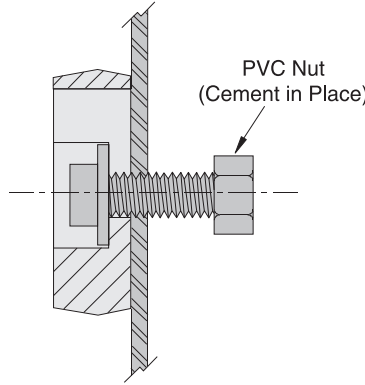

# #5102-BLS Cycloaliphatic Epoxy Door Barrier Safety Latch

Barrier Latch with  
Standard PVC Safety Bolt

Section AA

Barrier Latch with  
RUS Accepted PVC Safety Bolt

Front View

Side View

Rear View

0.5" - 13 x 1.75"  
Standard PVC Safety Bolt

0.5" - 13 x 1.75"  
RUS Accepted PVC Safety Bolt

**#5102-BLS Cycloaliphatic Epoxy  
Door Barrier Safety Latch**

Descriptive  
Bulletin  
**5102**  
Page 2 2009

**If you do not find the design  
you need**