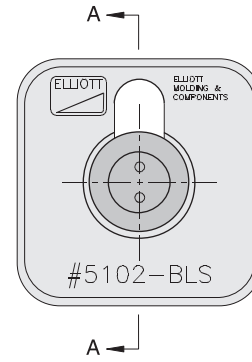

# #5102-BLS Cycloaliphatic Epoxy Door Barrier Safety Latch

Barrier Latch with  
Standard PVC Safety Bolt

Section AA

Barrier Latch with  
RUS Accepted PVC Safety Bolt

Front View

Side View

Rear View

0.5" - 13 x 1.75"  
Standard PVC Safety Bolt

0.5" - 13 x 1.75"  
RUS Accepted PVC Safety Bolt

**#5102-BLS Cycloaliphatic Epoxy  
Door Barrier Safety Latch**

Descriptive  
Bulletin  
**5102**  
Page 2 2009

**If you do not find the design  
you need**