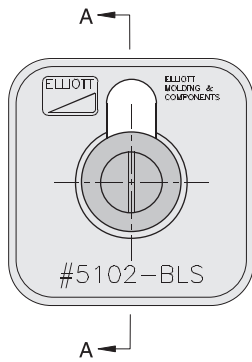

# #5102-BLS Cycloaliphatic Epoxy Door Barrier Safety Latch

Barrier Latch with  
Standard PVC Safety Bolt

Section AA

Barrier Latch with  
RUS Accepted PVC Safety Bolt

Front View

Side View

Rear View

0.5" - 13 x 1.75"  
Standard PVC Safety Bolt

0.5" - 13 x 1.75"  
RUS Accepted PVC Safety Bolt

**#5102-BLS Cycloaliphatic Epoxy  
Door Barrier Safety Latch**

Descriptive  
Bulletin  
**5102**  
Page 2 2009

**If you do not find the design  
you need**