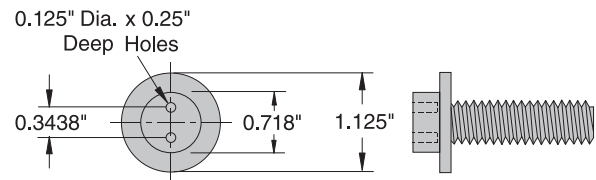

# #5102-BLS Cycloaliphatic Epoxy Door Barrier Safety Latch

Barrier Latch with  
Standard PVC Safety Bolt

Section AA

Barrier Latch with  
RUS Accepted PVC Safety Bolt

Front View

Side View

Rear View

0.5" - 13 x 1.75"  
Standard PVC Safety Bolt

0.5" - 13 x 1.75"  
RUS Accepted PVC Safety Bolt

**#5102-BLS Cycloaliphatic Epoxy  
Door Barrier Safety Latch**

Descriptive  
Bulletin  
**5102**  
Page 2 2009

**If you do not find the design  
you need**