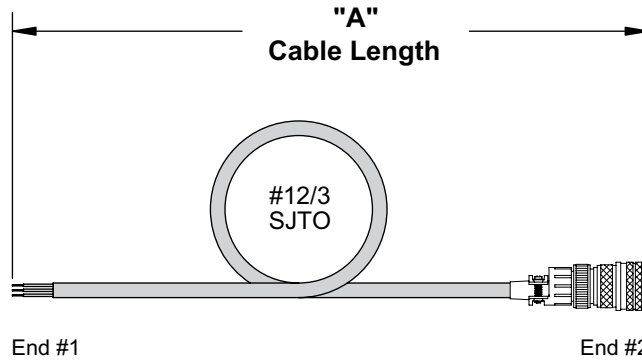

Electronic Recloser Cable

Indoor/Outdoor

Bulletin
350-100
 Page 1 2011

Jacket Strip Length		Conductor Length					
End #1	End #2	End #1			End #2		
		White	Black	Green	White	Black	Green
1.125	1.125	1.125	1.125	0	1.125	1.125	0

Catalog Number	"A" Cable Length	Cable Connector
E12/2-5MS	60" (5')	Amphenol #MS 3106A-18-11S with #9767 WP Cable Clamp
E12/2-40MS	480" (40')	

Electronic Recloser Cable
Indoor/Outdoor

Bulletin
350-100
Page 2 2011