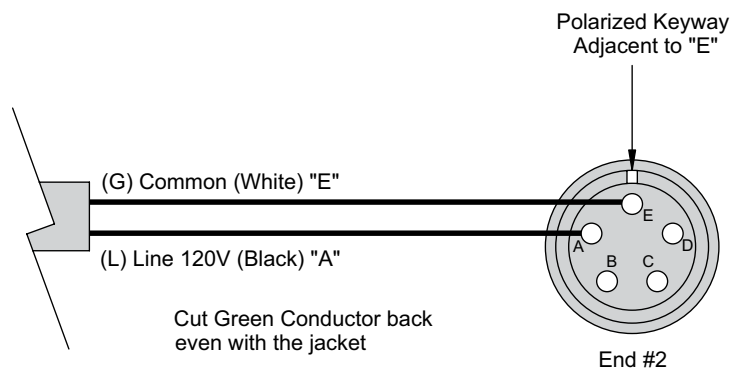

Electronic Recloser Cable

Indoor/Outdoor

Bulletin
350-100
 Page 1 2011

Jacket Strip Length		Conductor Length					
End #1	End #2	End #1			End #2		
		White	Black	Green	White	Black	Green
1.125	1.125	1.125	1.125	0	1.125	1.125	0

Catalog Number	"A" Cable Length	Cable Connector
E12/2-5MS	60" (5')	Amphenol #MS 3106A-18-11S with #9767 WP Cable Clamp
E12/2-40MS	480" (40')	

Electronic Recloser Cable
Indoor/Outdoor

Bulletin
350-100
Page 2 2011