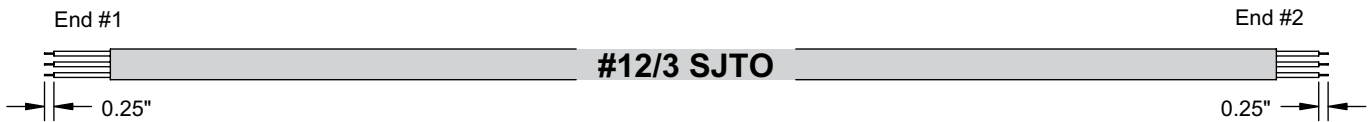

Electronic Recloser Cable

Indoor/Outdoor

Bulletin
350-100
 Page 1 2011

Jacket Strip Length		Conductor Length					
End #1	End #2	End #1			End #2		
		White	Black	Green	White	Black	Green
1.125	1.125	1.125	1.125	0	1.125	1.125	0

Catalog Number	"A" Cable Length	Cable Connector
E12/2-5MS	60" (5')	Amphenol #MS 3106A-18-11S with #9767 WP Cable Clamp
E12/2-40MS	480" (40')	

Electronic Recloser Cable
Indoor/Outdoor

Bulletin
350-100
Page 2 2011