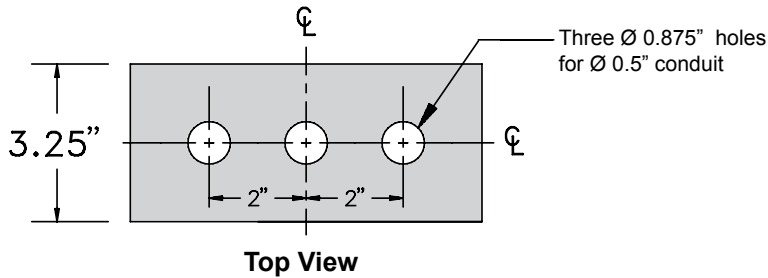

Instrument Transformer Junction Box

NEMA 3R - Indoor/Outdoor

Bulletin
350-050
Page 1 2008

Cover mounts with two #8-32 x 0.375" stainless steel phillips pan-head thread cutting screws at the bottom edge.

Catalog Number	Description	Cable Bushing/Conduit Connector
ITJB-0.3-08TB-N3R-ALUM-CB	0.063 Aluminum	#2932NM T&B Compression Type Cable Connector (Alt. #SR-757 Gedney) for 0.5" to 0.75" Cable
ITJB-0.3-08TB-N3R-SS-CB	16-gauge S.S.	
ITJB-0.3-08TB-N3R-ALUM-CC	0.063 Aluminum	#251DC2 Bridgeport 0.75" EMT Conduit Connector
ITJB-0.3-08TB-N3R-SS-CC	16-gauge S.S.	