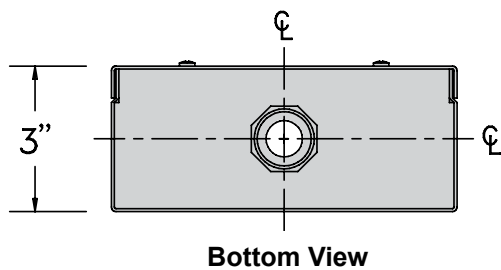

Instrument Transformer Junction Box

NEMA 3R - Indoor/Outdoor

Bulletin
350-050
Page 1 2008

Cover mounts with two #8-32 x 0.375" stainless steel phillips pan-head thread cutting screws at the bottom edge.

Catalog Number	Description	Cable Bushing/Conduit Connector
ITJB-0.3-08TB-N3R-ALUM-CB	0.063 Aluminum	#2932NM T&B Compression Type Cable Connector (Alt. #SR-757 Gedney) for 0.5" to 0.75" Cable
ITJB-0.3-08TB-N3R-SS-CB	16-gauge S.S.	
ITJB-0.3-08TB-N3R-ALUM-CC	0.063 Aluminum	#251DC2 Bridgeport 0.75" EMT Conduit Connector
ITJB-0.3-08TB-N3R-SS-CC	16-gauge S.S.	