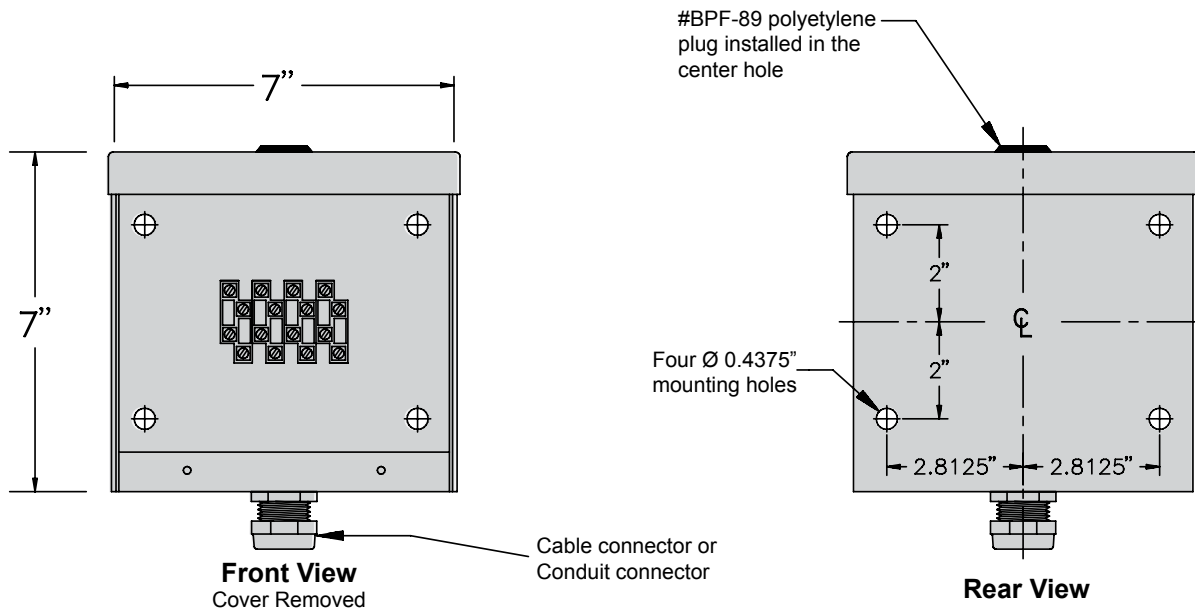

Instrument Transformer Junction Box

NEMA 3R - Indoor/Outdoor

Bulletin
350-050
Page 1 2008

Cover mounts with two #8-32 x 0.375" stainless steel phillips pan-head thread cutting screws at the bottom edge.

Catalog Number	Description	Cable Bushing/Conduit Connector
ITJB-0.3-08TB-N3R-ALUM-CB	0.063 Aluminum	#2932NM T&B Compression Type Cable Connector (Alt. #SR-757 Gedney) for 0.5" to 0.75" Cable
ITJB-0.3-08TB-N3R-SS-CB	16-gauge S.S.	
ITJB-0.3-08TB-N3R-ALUM-CC	0.063 Aluminum	#251DC2 Bridgeport 0.75" EMT Conduit Connector
ITJB-0.3-08TB-N3R-SS-CC	16-gauge S.S.	

Instrument Transformer Junction Box
NEMA 3R - Indoor/Outdoor

Bulletin
350-050
Page 2 2008

**If you do not find the design
you need**

PLEASE CONTACT

our REPRESENTATIVE or the FACTORY