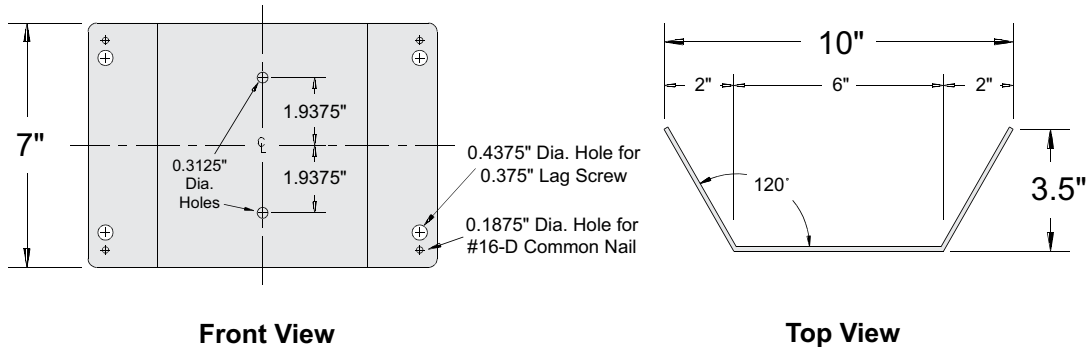

One — 32 ft. Cable

	12/5	Lead Length	Strip
H	Black	4"	1"
N	White	4"	1"
O	Green	5"	1"
C	Red	5"	1"
Grd.	Orange	3.25"	2.25"

Catalog Number	Description
<b>MS4-32-12/5SO</b>	Meter Socket with Four Terminals, Screw Type Sealing Ring, One-Inch Hub & 32 ft. Cable
<b>MS5-32-12/5SO</b>	Meter Socket with Five Terminals, Screw Type Sealing Ring, One-Inch Hub & 32 ft. Cable
<b>MS6-32-12/5SO</b>	Meter Socket with Six Terminals, Screw Type Sealing Ring, One-Inch Hub & 32 ft. Cable
<b>MS4-32-12/5SO-APMBMS</b>	Meter Socket with Four Terminals, Screw Type Sealing Ring, One-Inch Hub, 32 ft. Cable & Aluminum Pole Mounting Bracket
<b>MS5-32-12/5SO-APMBMS</b>	Meter Socket with Five Terminals, Screw Type Sealing Ring, One-Inch Hub, 32 ft. Cable & Aluminum Pole Mounting Bracket
<b>MS6-32-12/5SO-APMBMS</b>	Meter Socket with Six Terminals, Screw Type Sealing Ring, One-Inch Hub, 32 ft. Cable & Aluminum Pole Mounting Bracket

**Pole Mounting Bracket for Meter Socket**

**Pole Mounting Bracket with Meter Socket**

Catalog Number	Description
<b>APMBMS</b>	0.125" #5052-H32 Aluminum Pole Mounting Bracket
<b>MS4-APMBMS</b>	0.125" #5052-H32 Aluminum Pole Mounting Bracket with 4-Terminal Meter Socket, Screw Type Meter Sealing Ring and one 1" Close-Up Plug
<b>MS5-APMBMS</b>	0.125" #5052-H32 Aluminum Pole Mounting Bracket with 5-Terminal Meter Socket, Screw Type Meter Sealing Ring and one 1" Close-up Plug
<b>MS6-APMBMS</b>	0.125" #5052-H32 Aluminum Pole Mounting Bracket with 6-Terminal Meter Socket, Screw Type Meter Sealing Ring and one 1" Close-Up Plug