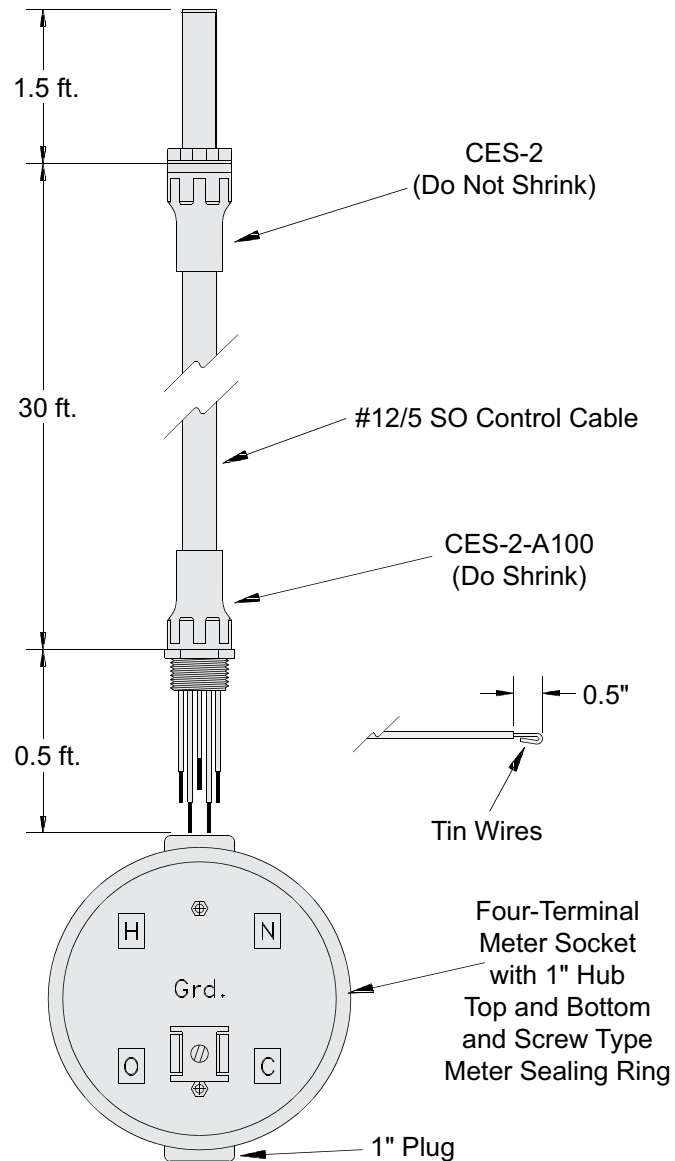

One — 32 ft. Cable

	12/5	Lead Length	Strip
H	Black	4"	1"
N	White	4"	1"
O	Green	5"	1"
C	Red	5"	1"
Grd.	Orange	3.25"	2.25"

Catalog Number	Description
<b>MS4-32-12/5SO</b>	Meter Socket with Four Terminals, Screw Type Sealing Ring, One-Inch Hub & 32 ft. Cable
<b>MS5-32-12/5SO</b>	Meter Socket with Five Terminals, Screw Type Sealing Ring, One-Inch Hub & 32 ft. Cable
<b>MS6-32-12/5SO</b>	Meter Socket with Six Terminals, Screw Type Sealing Ring, One-Inch Hub & 32 ft. Cable
<b>MS4-32-12/5SO-APMBMS</b>	Meter Socket with Four Terminals, Screw Type Sealing Ring, One-Inch Hub, 32 ft. Cable & Aluminum Pole Mounting Bracket
<b>MS5-32-12/5SO-APMBMS</b>	Meter Socket with Five Terminals, Screw Type Sealing Ring, One-Inch Hub, 32 ft. Cable & Aluminum Pole Mounting Bracket
<b>MS6-32-12/5SO-APMBMS</b>	Meter Socket with Six Terminals, Screw Type Sealing Ring, One-Inch Hub, 32 ft. Cable & Aluminum Pole Mounting Bracket

**Pole Mounting Bracket for Meter Socket**

**Pole Mounting Bracket with Meter Socket**

Catalog Number	Description
<b>APMBMS</b>	0.125" #5052-H32 Aluminum Pole Mounting Bracket
<b>MS4-APMBMS</b>	0.125" #5052-H32 Aluminum Pole Mounting Bracket with 4-Terminal Meter Socket, Screw Type Meter Sealing Ring and one 1" Close-Up Plug
<b>MS5-APMBMS</b>	0.125" #5052-H32 Aluminum Pole Mounting Bracket with 5-Terminal Meter Socket, Screw Type Meter Sealing Ring and one 1" Close-up Plug
<b>MS6-APMBMS</b>	0.125" #5052-H32 Aluminum Pole Mounting Bracket with 6-Terminal Meter Socket, Screw Type Meter Sealing Ring and one 1" Close-Up Plug