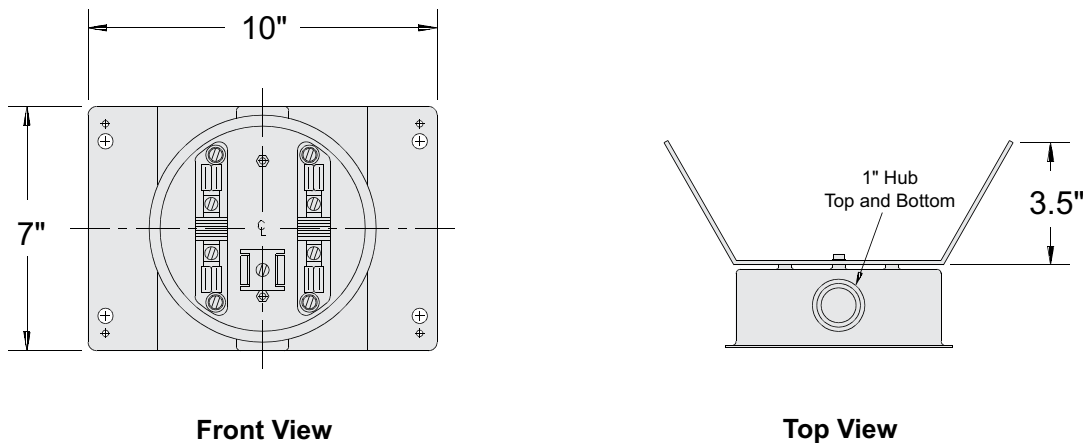

One — 32 ft. Cable

	12/5	Lead Length	Strip
H	Black	4"	1"
N	White	4"	1"
O	Green	5"	1"
C	Red	5"	1"
Grd.	Orange	3.25"	2.25"

Catalog Number	Description
<b>MS4-32-12/5SO</b>	Meter Socket with Four Terminals, Screw Type Sealing Ring, One-Inch Hub & 32 ft. Cable
<b>MS5-32-12/5SO</b>	Meter Socket with Five Terminals, Screw Type Sealing Ring, One-Inch Hub & 32 ft. Cable
<b>MS6-32-12/5SO</b>	Meter Socket with Six Terminals, Screw Type Sealing Ring, One-Inch Hub & 32 ft. Cable
<b>MS4-32-12/5SO-APMBMS</b>	Meter Socket with Four Terminals, Screw Type Sealing Ring, One-Inch Hub, 32 ft. Cable & Aluminum Pole Mounting Bracket
<b>MS5-32-12/5SO-APMBMS</b>	Meter Socket with Five Terminals, Screw Type Sealing Ring, One-Inch Hub, 32 ft. Cable & Aluminum Pole Mounting Bracket
<b>MS6-32-12/5SO-APMBMS</b>	Meter Socket with Six Terminals, Screw Type Sealing Ring, One-Inch Hub, 32 ft. Cable & Aluminum Pole Mounting Bracket

**Pole Mounting Bracket for Meter Socket**

**Pole Mounting Bracket with Meter Socket**

Catalog Number	Description
<b>APMBMS</b>	0.125" #5052-H32 Aluminum Pole Mounting Bracket
<b>MS4-APMBMS</b>	0.125" #5052-H32 Aluminum Pole Mounting Bracket with 4-Terminal Meter Socket, Screw Type Meter Sealing Ring and one 1" Close-Up Plug
<b>MS5-APMBMS</b>	0.125" #5052-H32 Aluminum Pole Mounting Bracket with 5-Terminal Meter Socket, Screw Type Meter Sealing Ring and one 1" Close-up Plug
<b>MS6-APMBMS</b>	0.125" #5052-H32 Aluminum Pole Mounting Bracket with 6-Terminal Meter Socket, Screw Type Meter Sealing Ring and one 1" Close-Up Plug